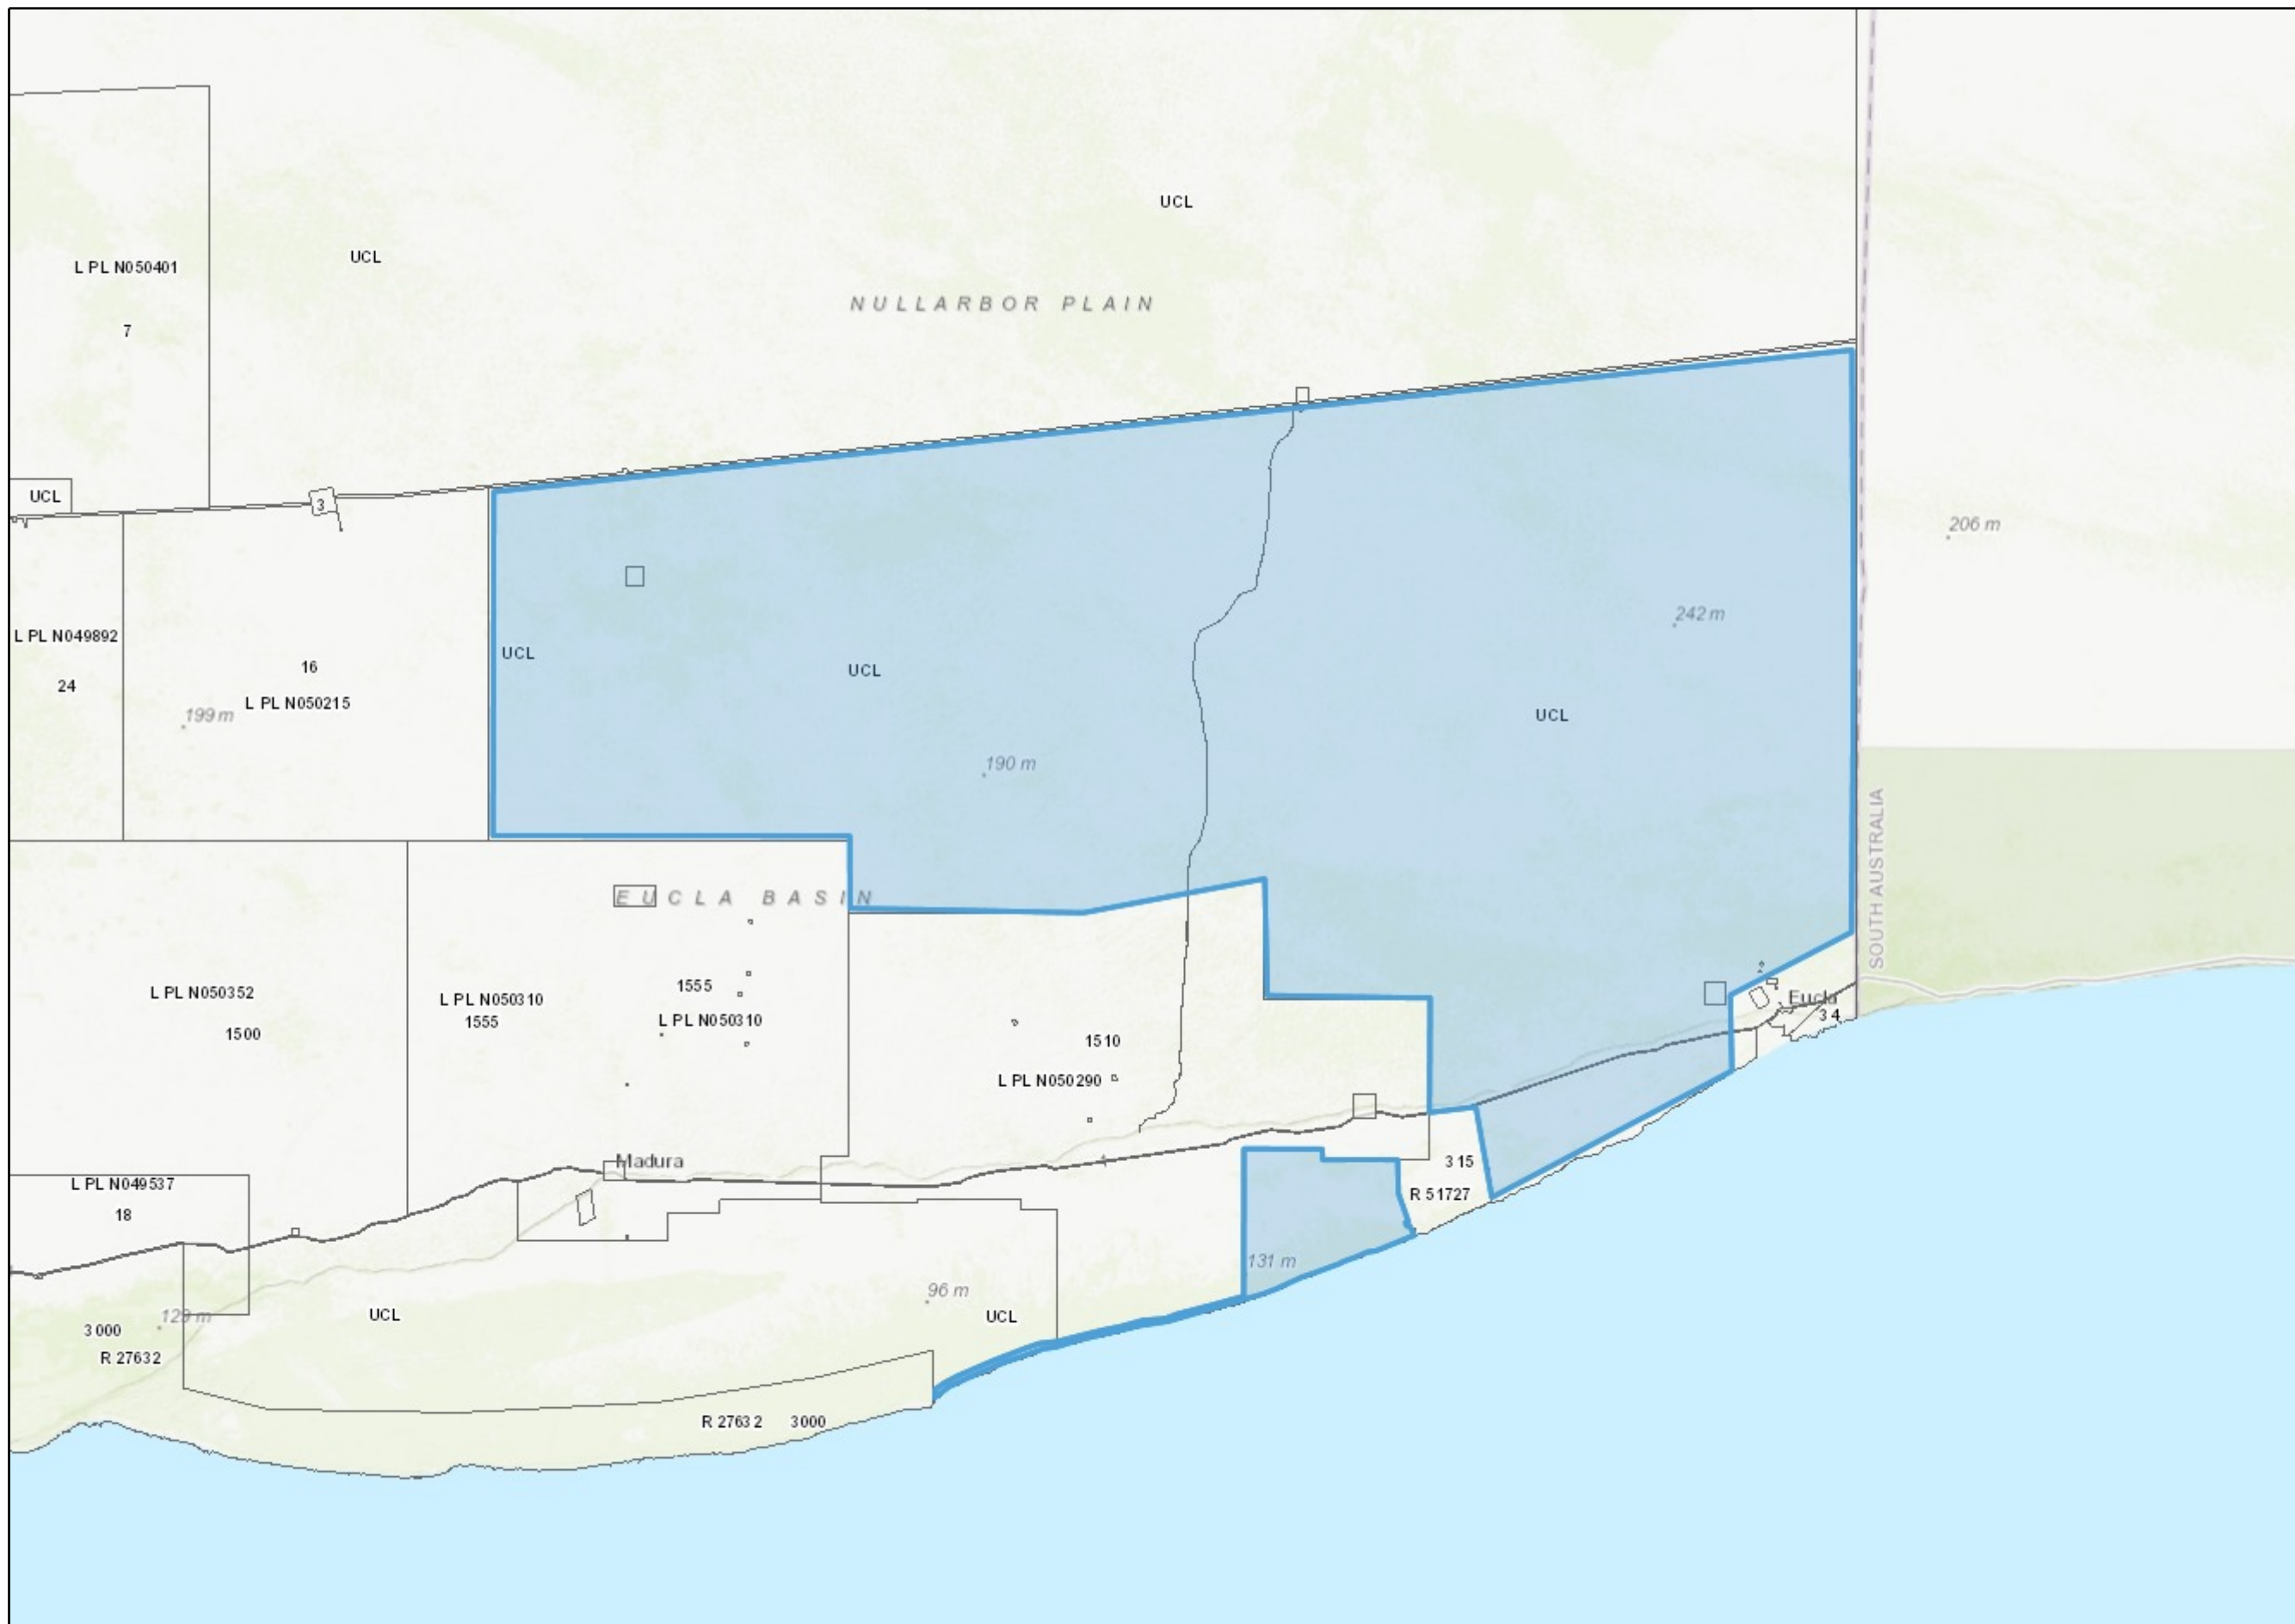

Legend
 Cadastre (View 4)

Notes:
 * The data that appears on the map may be out of date, not intended to be used at the scale displayed, or subject to license agreements. The map should only be used in matters related to Department of Planning, Lands and Heritage business.
 * This map is not intended to be used for measurement purposes.

Map was produced using DPLH's InQuery.

InQuery Map

DPLH BUSINESS USE ONLY